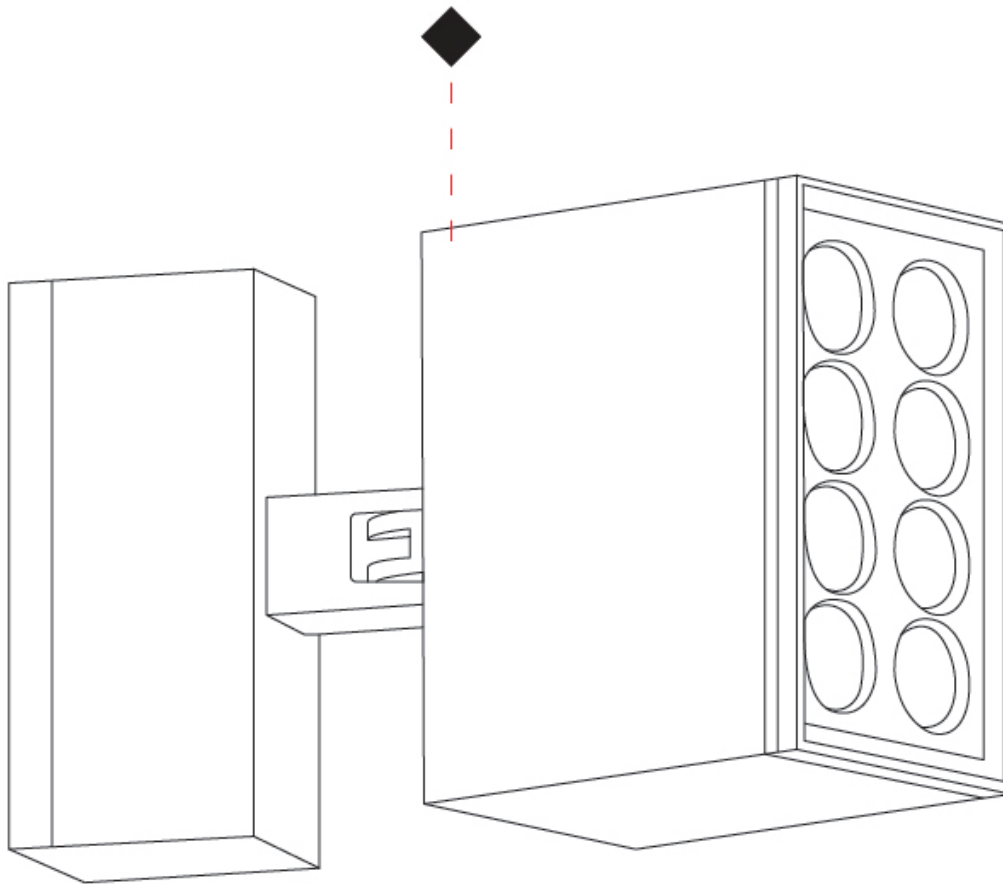

TARGET POST

E9B287-

PROJECT	_____
TYPE	_____
SPECIFIER	_____
QUANTITY	_____
DATE	_____

E