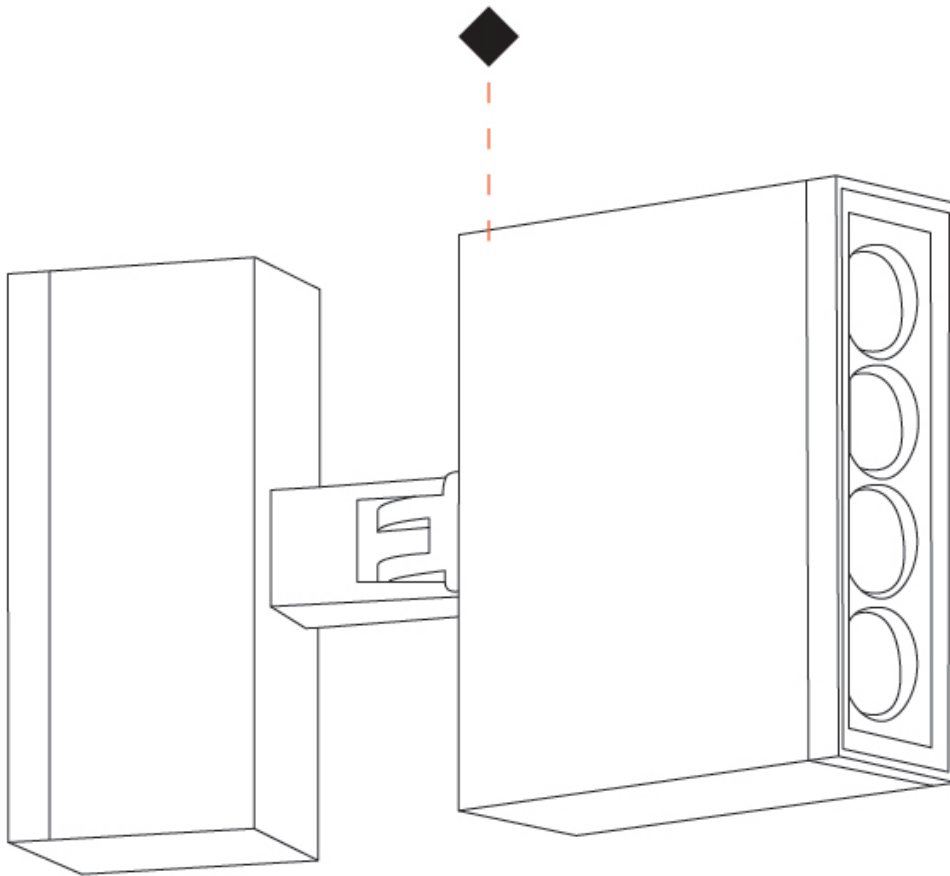

TARGET POST

E9B285-

PROJECT _____

TYPE _____

SPECIFIER _____

QUANTITY _____

DATE _____

E